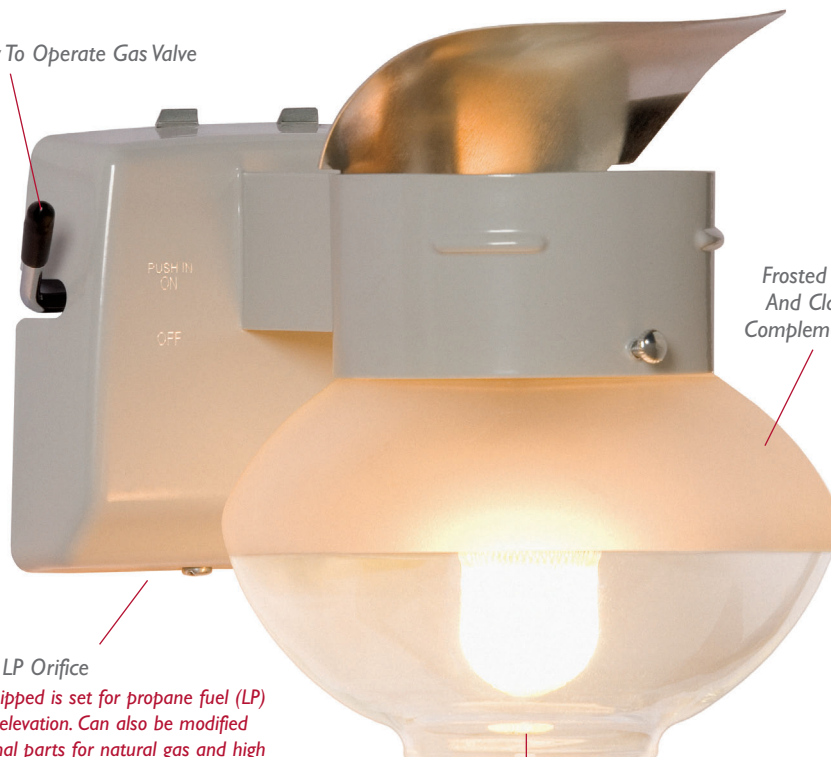

THE ORIGINAL  
**Mr. Heater**<sup>®</sup>

**BASE CAMP**  
**PRO SERIES**<sup>™</sup>

*Field-Tested by  
Professional  
Outfitters*

**Indoor  
Propane  
Gaslight**

**As Bright As  
A 70-Watt Bulb!**

**Dependable Light For:**

## Dependable Light Without Electricity!

Mr. Heater's BaseCamp Pro Series™ Indoor Propane Gaslight is the perfect dependable light source for cabins, lodges, sheds, barns, RVs and campers. No wicks to trim, no fuel to spill and no batteries to replace. Classic design complements any decor and is easy to install.

- Easy to light
- Provides as much light as a 70-watt bulb
- Operates without electricity or batteries
- 11 hours of light per pound of propane
- Consumes approximately 2,000 BTU/HR
- Limited 1-year warranty
- Available in two finishes

Easy To Operate Gas Valve

Frosted Glass Globe And Classic Design Complement Any Decor

Standard LP Orifice

*Light as shipped is set for propane fuel (LP) at normal elevation. Can also be modified with optional parts for natural gas and high altitude (propane) applications.*